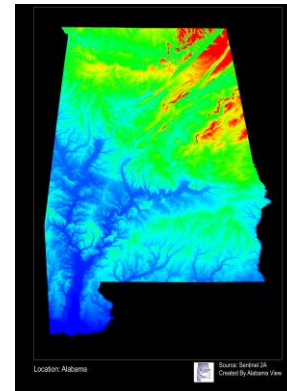

This is one of five images which will be on display at the Edge Dining Hall.