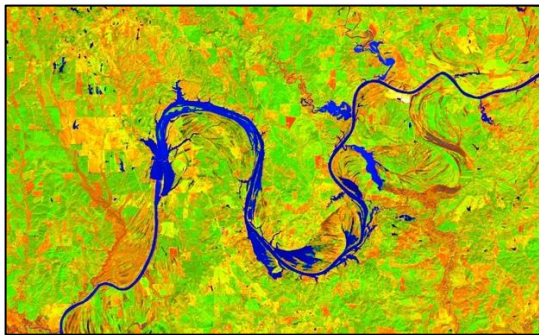

ALABAMA VIEW 2023 - 2024

AmericaViewSM
Empowering Earth Observation Education
americaview.org

ALABAMA VIEW 2023 - 2024 ACTIVITIES

- For this year's HIA, AlabamaView produced Alabama Earth as Art images for three themes.
 - **The Beautiful Earth**
Fiery Folds – a geologic structure near Birmingham, Alabama
Spiraling Through Flood Plains – river in Mobile, Alabama
 - **The Human Footprint**
Teddy Putt – golf course near Dothan, Alabama
Splash of Rainbow – urban heat island Montgomery, Alabama
Tree of Life – human footprint around Tensaw Delta, Alabama
 - **Future of Our Beautiful Earth**
Womb of Nature – hope for a healthy future for the Earth
Serpentine Connection – ecosystem connection of waterways
- Alabama View maintained both a YouTube channel and a Facebook page which highlighted remote sensing and its applications for environmental monitoring.

Image of a golf course named "Teddy Putt". Just one part of the human footprint.

"Serpentine Connection" – waterways connect our ecosystems and must be protected.

"Spiraling Through Flood Plains" – a magnificent display of our beautiful earth in Mobile, Alabama.