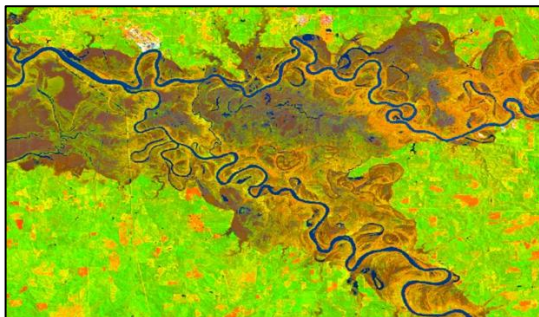

ALABAMA VIEW 2023 - 2024

AmericaViewSM
Empowering Earth Observation Education
americaview.org

ALABAMA VIEW 2023 - 2024 ACTIVITIES

- For this year's HIA, AlabamaView produced Alabama Earth as Art images for three themes.
 - **The Beautiful Earth**
Fiery Folds – a geologic structure near Birmingham, Alabama
Spiraling Through Flood Plains – river in Mobile, Alabama
 - **The Human Footprint**
Teddy Putt – golf course near Dothan, Alabama
Splash of Rainbow – urban heat island Montgomery, Alabama
Tree of Life – human footprint around Tensaw Delta, Alabama
 - **Future of Our Beautiful Earth**
Womb of Nature – hope for a healthy future for the Earth
Serpentine Connection – ecosystem connection of waterways
- Alabama View maintained both a YouTube channel and a Facebook page which highlighted remote sensing and its applications for environmental monitoring.

Image of a golf course named "Teddy Putt". Just one part of the human footprint.

"Serpentine Connection" – waterways connect our ecosystems and must be protected.

"Spiraling Through Flood Plains" – a magnificent display of our beautiful earth in Mobile, Alabama.